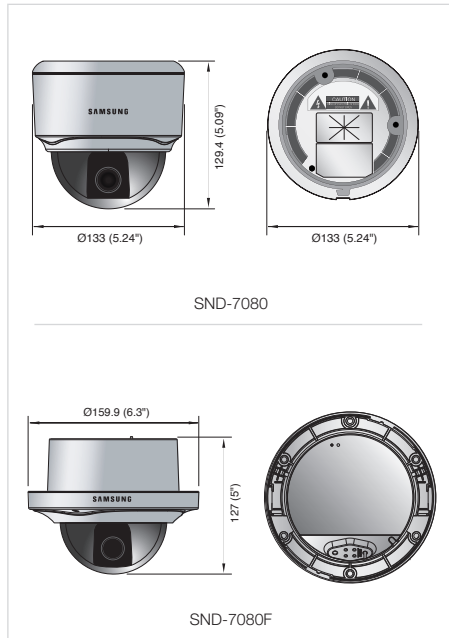

Dimensions

Unit : mm (inch)

SND-7080

SND-7080F

The Eco mark represents Samsung Techwin's will to create environment-friendly products, and indicates that the product satisfies the EU RoHS Directive.

Design and specifications are subject to change without notice.

DISTRIBUTED BY

SAMSUNG TECHWIN CO., LTD.

701, Sampyeong-dong, Bundang-gu, Seongnam-si, Gyeonggi-do Korea 463-400
Tel : +82-70-7147-8741~8749, 8752~8760 Fax : +82-31-8018-3745
www.samsungsecurity.com www.samsungcctv.com

SAMSUNG TECHWIN AMERICA INC.

SAMSUNG TECHWIN EUROPE LTD.